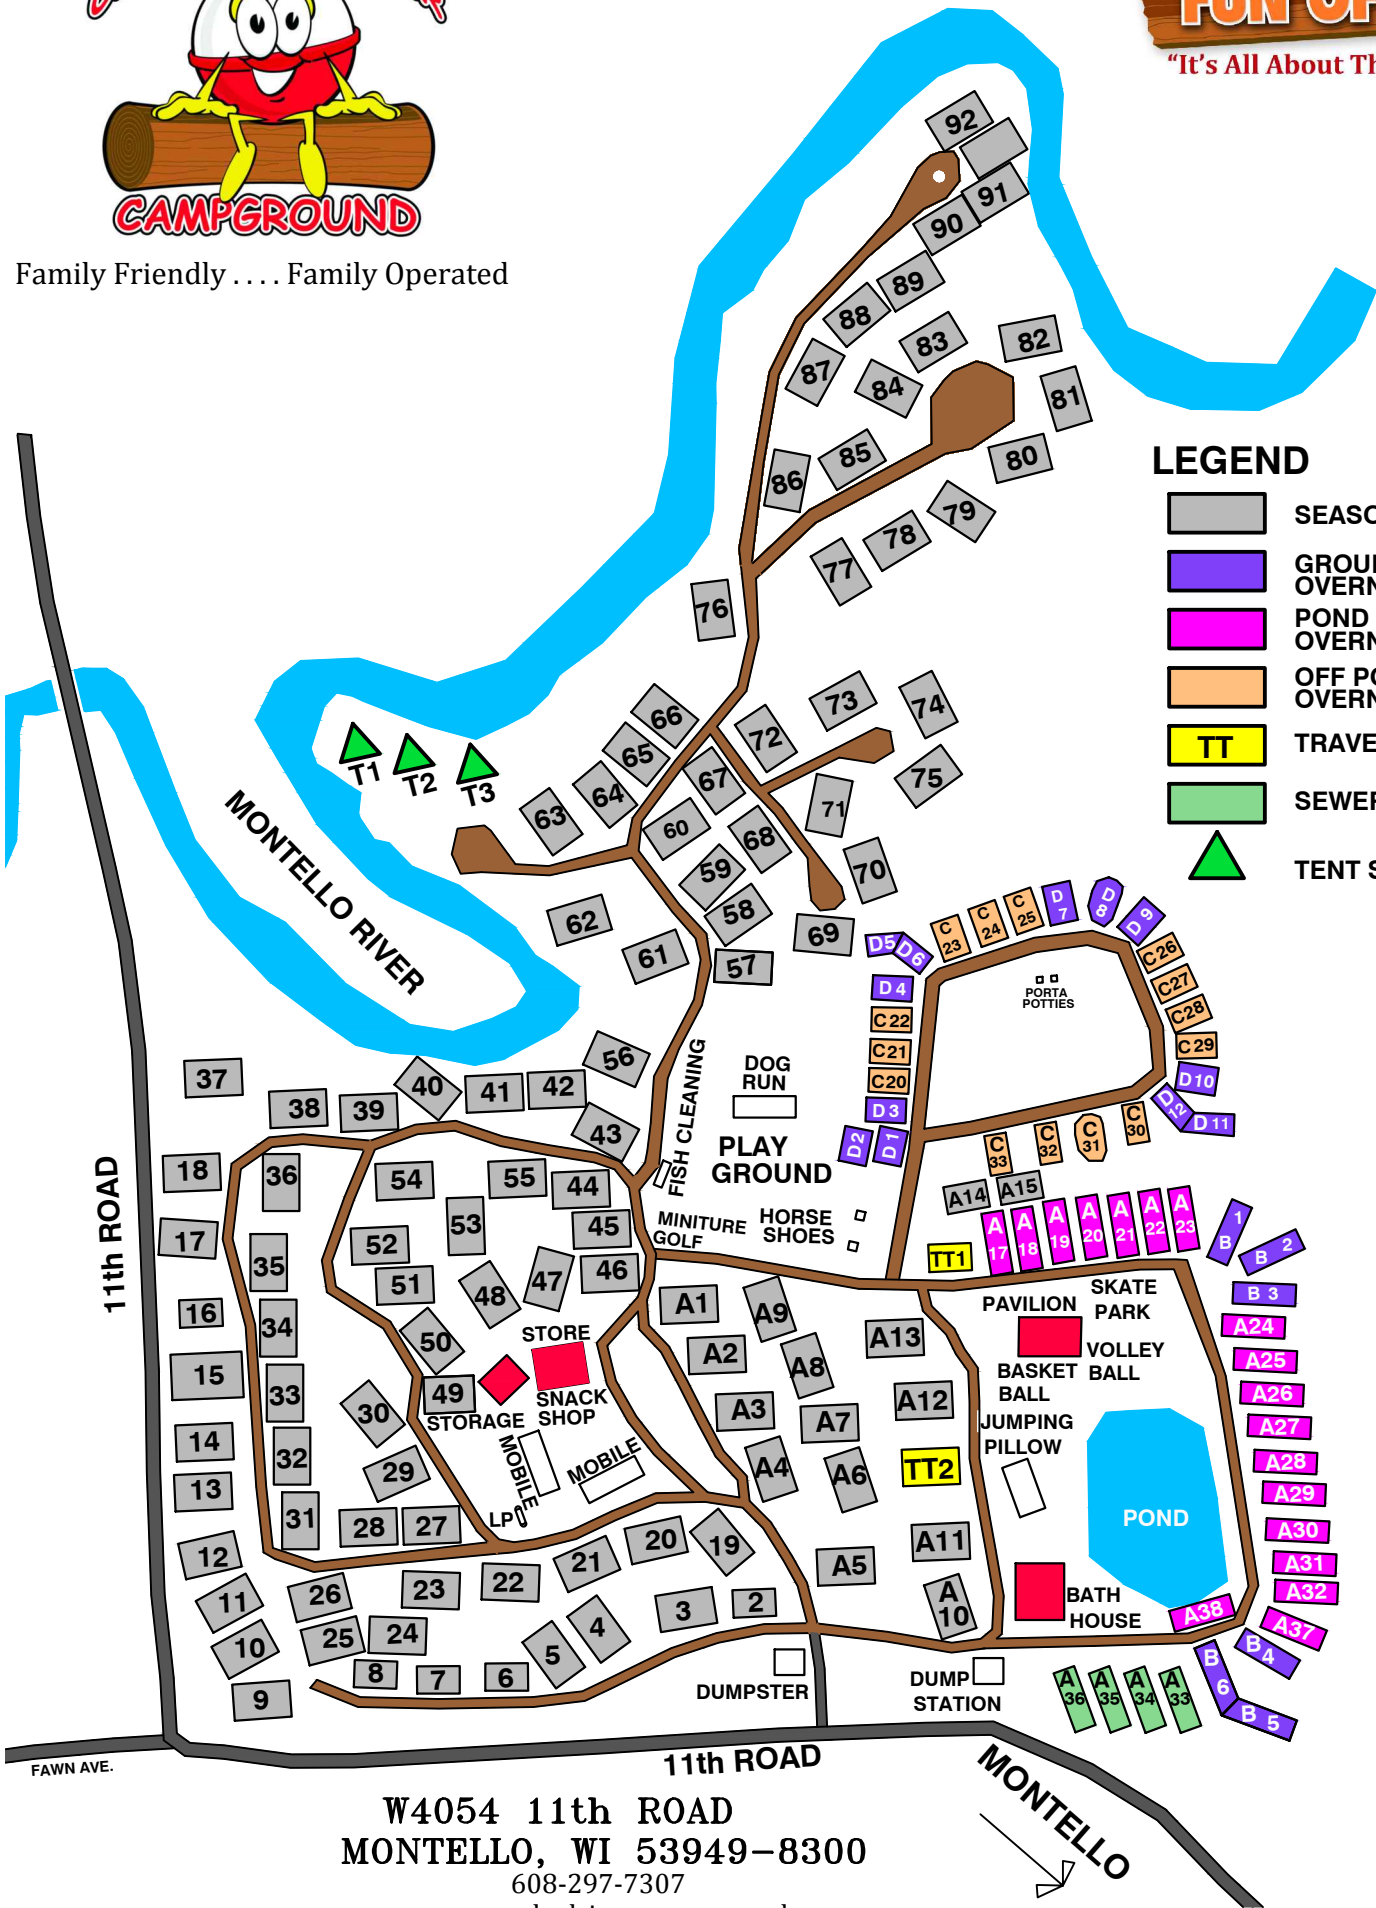

Family Friendly . . . Family Operated

LEGEND

- SEASONAL
- GROUP OVERNIGHT
- POND OVERNIGHT
- OFF POND OVERNIGHT
- TT TRAVEL TRAILER
- SEWERED SITES
- TENT SITES

W4054 11th ROAD
 MONTELLO, WI 53949-8300
 608-297-7307
www.crookedrivercampground.com